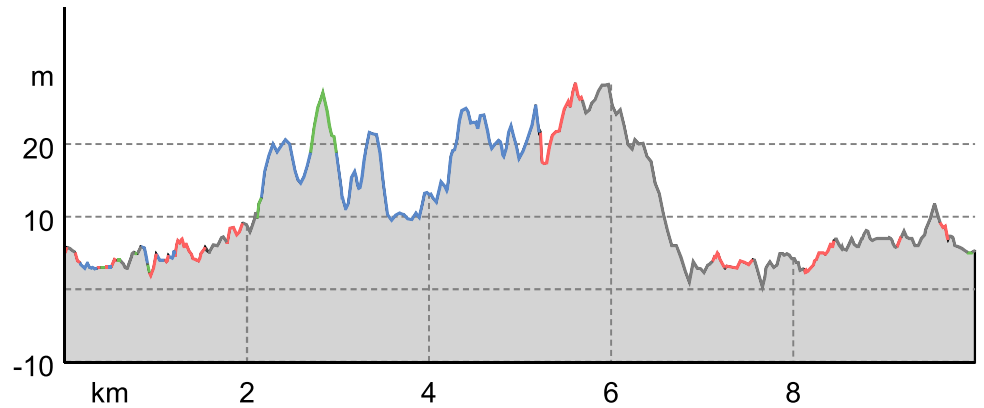

Kerteminde fast rute 10 km

← 10 km | ⌚ 2:30 h | ↘ 29 m | ↗ 35 m | Difficulty -

Kerteminde fast rute 10 km

Track types

Asphalt	4 km
Dirt road	3.2 km
Forested/wild trail	0.5 km
Path	2.2 km
Road	0.1 km

Elevation profile

route data

Hiking route

Distance	↔	10 km
Duration	🕒	2:30 h
Ascent	⬆️	29 m
Descent	⬇️	35 m

Niels Ole Jensen

Update: April 25, 2024

Takeaway route for iPhone and Android

Scan QR code, save this route offline, share with friends and more...